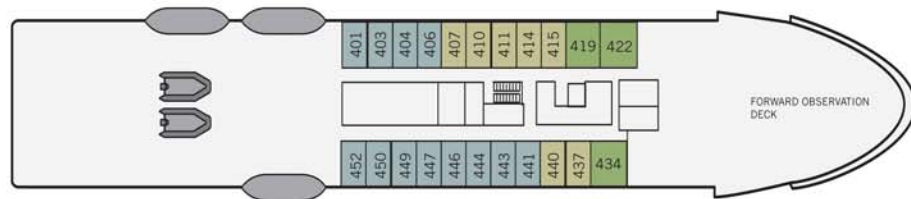

SHIP SPECIFICATIONS

Staff & Crew: 60
 Passengers: 110
 Length: 117.04 m
 Breadth: 18.28 m
 Draft: 6.09 m

AKADEMIK SERGEY VAVILOV DECK PLAN

- TRIPLE (SHARED FACILITIES) 1 upper and 1 lower berth, sofa bed, washbasin in cabin, writing desk, porthole
- TWIN (SHARED FACILITIES) 1 upper and 1 lower berth, washbasin in cabin, writing desk, porthole
- TWIN (SEMI-PRIVATE FACILITIES) 1 lower berth, 1 sofa bed, writing desk, window
- SUPERIOR 1 lower berth, 1 sofa bed, writing desk, window
- SUPERIOR PLUS 2 lower berths, writing desk, window or porthole
- SUITE 1 double berth in a separate sleeping area, windows, 1 sofa bed, private facilities, TV/DVD
- COOK SUITE 1 double berth in a separate sleeping area, 1 sofa bed, private facilities with bathtub, desk/chair, TV/DVD

Please note that there is a second presentation room on Deck 1.

DECK 6
AKADEMIK IOFFE

DECK 6
AKADEMIK SERGEY VAVILOV

DECK 5

DECK 4

DECK 3
AKADEMIK IOFFE

DECK 3
AKADEMIK SERGEY VAVILOV