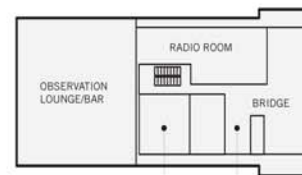

SHIP SPECIFICATIONS

Staff & Crew: 60
 Passengers: 110
 Length: 117.04 m
 Breadth: 18.28 m
 Draft: 6.09 m

AKADEMIK SERGEY VAVILOV DECK PLAN

- TRIPLE (SHARED FACILITIES) 1 upper and 1 lower berth, sofa bed, washbasin in cabin, writing desk, porthole
- TWIN (SHARED FACILITIES) 1 upper and 1 lower berth, washbasin in cabin, writing desk, porthole
- TWIN (SEMI-PRIVATE FACILITIES) 1 lower berth, 1 sofa bed, writing desk, window
- SUPERIOR 1 lower berth, 1 sofa bed, writing desk, window
- SUPERIOR PLUS 2 lower berths, writing desk, window or porthole
- SUITE 1 double berth in a separate sleeping area, windows, 1 sofa bed, private facilities, TV/DVD
- COOK SUITE 1 double berth in a separate sleeping area, 1 sofa bed, private facilities with bathtub, desk/chair, TV/DVD

Please note that there is a second presentation room on Deck 1.

DECK 6
AKADEMIK IOFFE

DECK 6
AKADEMIK SERGEY VAVILOV

DECK 5

DECK 4

DECK 3
AKADEMIK IOFFE

DECK 3
AKADEMIK SERGEY VAVILOV