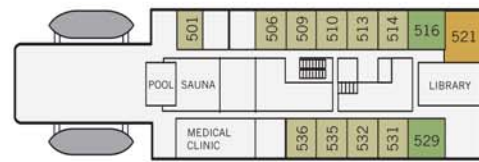

SHIP SPECIFICATIONS

Staff & Crew: 60
 Passengers: 110
 Length: 117.04 m
 Breadth: 18.28 m
 Draft: 6.09 m

AKADEMIK SERGEY VAVILOV DECK PLAN

- TRIPLE (SHARED FACILITIES) 1 upper and 1 lower berth, sofa bed, washbasin in cabin, writing desk, porthole
- TWIN (SHARED FACILITIES) 1 upper and 1 lower berth, washbasin in cabin, writing desk, porthole
- TWIN (SEMI-PRIVATE FACILITIES) 1 lower berth, 1 sofa bed, writing desk, window
- SUPERIOR 1 lower berth, 1 sofa bed, writing desk, window
- SUPERIOR PLUS 2 lower berths, writing desk, window or porthole
- SUITE 1 double berth in a separate sleeping area, windows, 1 sofa bed, private facilities, TV/DVD
- COOK SUITE 1 double berth in a separate sleeping area, 1 sofa bed, private facilities with bathtub, desk/chair, TV/DVD

Please note that there is a second presentation room on Deck 1.

DECK 6
AKADEMIK IOFFE

DECK 6
AKADEMIK SERGEY VAVILOV

DECK 5

DECK 4

DECK 3
AKADEMIK IOFFE

DECK 3
AKADEMIK SERGEY VAVILOV