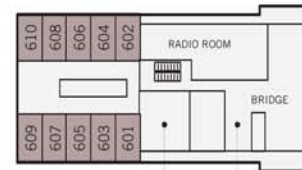

SHIP SPECIFICATIONS

Staff & Crew: 60
 Passengers: 110
 Length: 117.04 m
 Breadth: 18.28 m
 Draft: 6.09 m

AKADEMIK SERGEY VAVILOV DECK PLAN

- TRIPLE (SHARED FACILITIES) 1 upper and 1 lower berth, sofa bed, washbasin in cabin, writing desk, porthole
- TWIN (SHARED FACILITIES) 1 upper and 1 lower berth, washbasin in cabin, writing desk, porthole
- TWIN (SEMI-PRIVATE FACILITIES) 1 lower berth, 1 sofa bed, writing desk, window
- SUPERIOR 1 lower berth, 1 sofa bed, writing desk, window
- SUPERIOR PLUS 2 lower berths, writing desk, window or porthole
- SUITE 1 double berth in a separate sleeping area, windows, 1 sofa bed, private facilities, TV/DVD
- COOK SUITE 1 double berth in a separate sleeping area, 1 sofa bed, private facilities with bathtub, desk/chair, TV/DVD

Please note that there is a second presentation room on Deck 1.

DECK 6
AKADEMIK IOFFE

DECK 6
AKADEMIK SERGEY VAVILOV

DECK 5

DECK 4

DECK 3
AKADEMIK IOFFE

DECK 3
AKADEMIK SERGEY VAVILOV